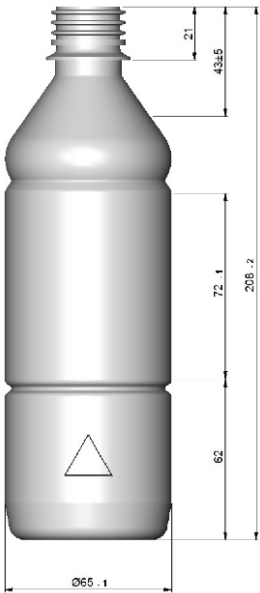

Jenny 500

General info

Item no. (SKU):	
Family / Range:	MISC
Capacity:	500ml
Neck:	28 PCO
Weight:	30
Shape:	Round
Material:	PET
Colour:	All Colours Available
Print Areas:	N/A
Country of Origin:	Lithuania

Packaging Info

Packed in Boxes

Box Dimensions (mm):	594 x 394 x 448
Quantity per box (pcs):	
Boxes per pallet (pcs):	
Quantity per pallet (pcs):	
Net weight (kg):	
Gross weight (kg):	
Pallet height (mm):	2400

Packed in PE bags on trays (Full pallet)

Tray dimensions (mm):	1200 x 800 x 50
Quantity per tray (pcs):	252
Quantity per PE bag (pcs):	
PE bags per tray (pcs):	
Trays per pallet (pcs):	10
Quantity per pallet (pcs):	2520
Net weight (kg):	75
Gross weight (kg):	93
Pallet height (mm):	2400